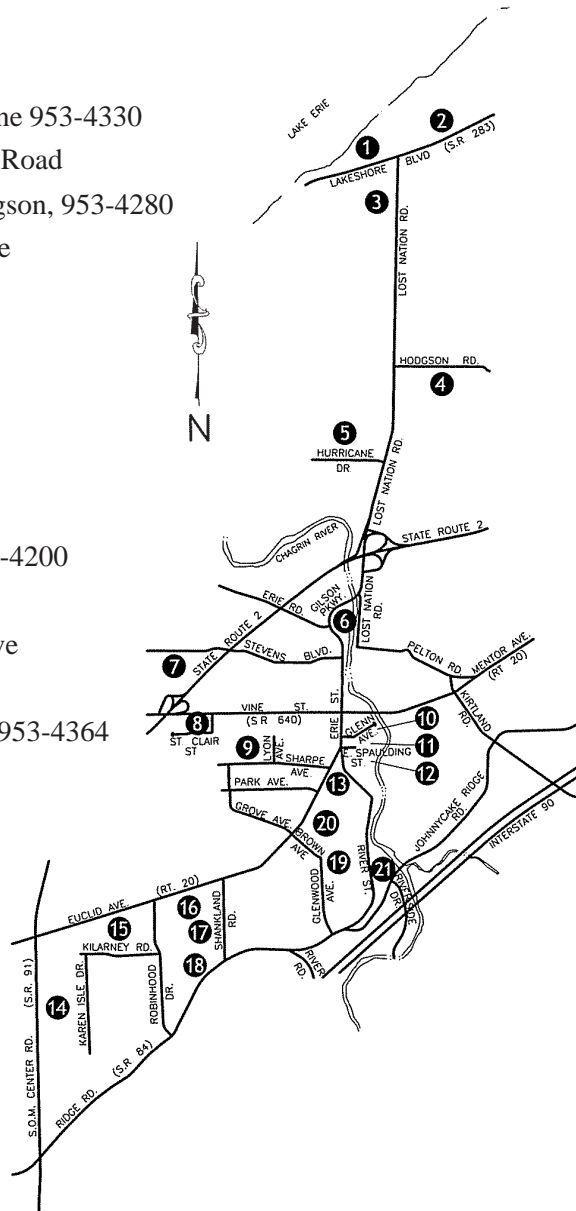

PARKS

1. Sunset Park, Beachview Rd.
2. Osborne Park, 38575 Lakeshore Blvd. Pool phone 953-4330
3. McKinley Elementary School, 1200 Lost Nation Road
4. Lost Nation Municipal Golf Course, 38890 Hodgson, 953-4280
5. Grant Elementary School, 38281 Hurricane Drive
6. Gilson Park, 38125 Erie Road
7. F. Alex Nason Park, Stevens Blvd.
8. St. Clair Park, 36901 St. Clair St.
9. Lincoln Park, 4135 Lincoln Ave.
10. Todd Field, 38264 Glenn Ave.
11. City Hall, 1 Public Square 951-2800
12. Parks & Recreation Dept., 2 Public Square, 953-4200
13. Wes Point Park & Bandstand
14. Edison Elementary School, 5288 Karen Isle Drive
15. Ryan Park @ Ridge Acres, 36325 Kilarney Dr.
16. Willoughby Municipal Pool, 36900 Euclid Ave. 953-4364
17. Willoughby South High, 5000 Shankland Road
18. Willoughby Middle School, 36901 Ridge Road
19. Willoughby Senior Center,
38032 Brown Ave. 951-2832
20. Immaculate Conception School, 37940 Euclid Ave.
21. Daniels Park, 38401 Johnnycake Ridge Road

Wes Point Park Bandstand

Available for rental
 \$20/hour for residents &
 \$25/hour for non-residents
 call 953-4200 for more info

PARKS

Pavilion Rental

Need a place to hold a picnic or a party - why not at a Willoughby park pavilion? Pavilions are located at Daniels Park (seats 56, 63 and 98), Osborne Park (seats 70), Gilson Park (seats 70), and at the Euclid Ave. Municipal Pool Park (seats 84). All of the park pavilions have electricity, water, grills and seasonal restrooms available nearby. Call the Parks & Recreation Dept. at 953-4200 to reserve a pavilion. **Reservations are accepted for residents only** along with a \$35 non-refundable fee. Reservations are accepted the first business day of each year for the current year. All posted rules must be followed.